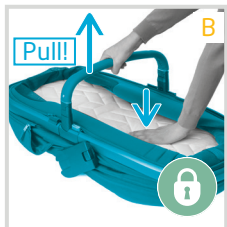

Click!

Click!